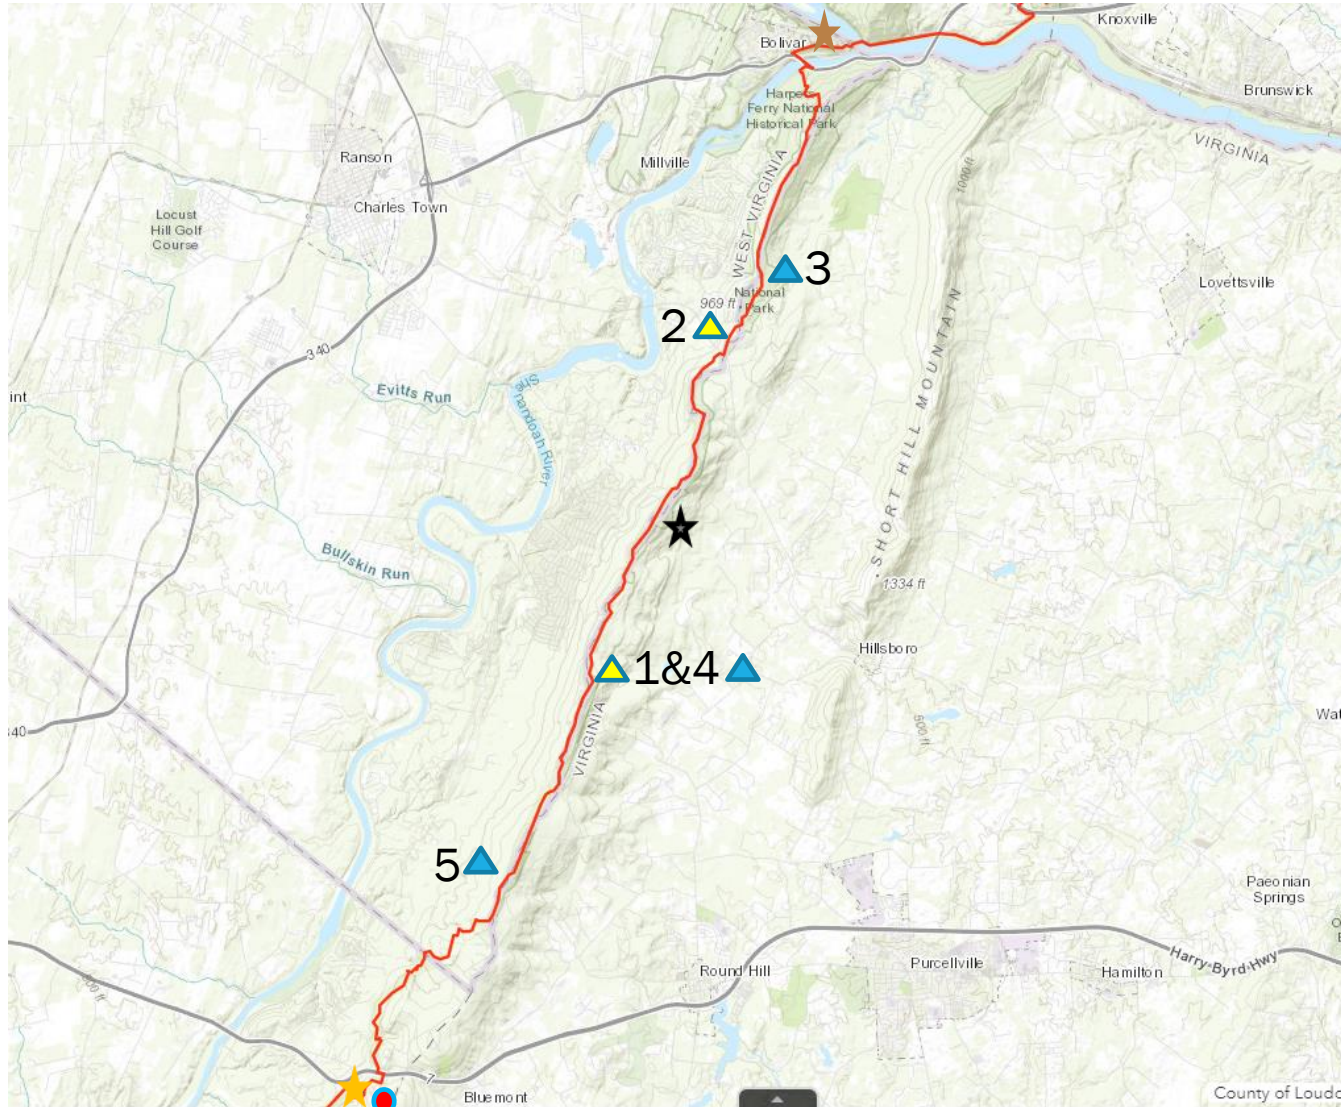

APPALACHIAN YOMP 2-3 OCTOBER 2021

BOULDER CREST RETREAT (BCR) BLUEMONT VA – HARPERS FERRY WV AND BACK

OVER 24HRS TACKLING 44 MILES

APPALACHIAN YOMP ROUTE

Legend:

- Start (Boulder Crest Retreat)
- Finish (Boulder Crest Retreat)
- ▲ Check Points ▲
- ★ Bronze Finish 22 miles
- ★ Silver Finish 34 miles
- ★ Gold Finish 44 miles

▲ Check Points – 2
A.T. Parking: Keys Gap (VA Rte 9) Parking Area
Parking Name Keys Gap (VA Rte 9) Parking Area
A.T. Region Acronym MARO
Trail Club Acronym PATC
Latitude 39.2616034889
Longitude -77.7623355812

★ Bronze Finish 22 miles
Harpers Ferry Crossing Point
A.T. Parking: ATC Headquarters Parking Area
Parking Name ATC Headquarters Parking Area
A.T. Region Acronym MARO
Trail Club Acronym PATC
Latitude 39.3252987554
Longitude -77.7406014397

▲ Check Points – 5

A.T. Rest Area

Rest Area Name AT 5 Area

A.T. Region Acronym MARO

Trail Club Acronym PATC

Longitude -77.8205

Latitude 39.1533

★ Gold Finish 44 miles