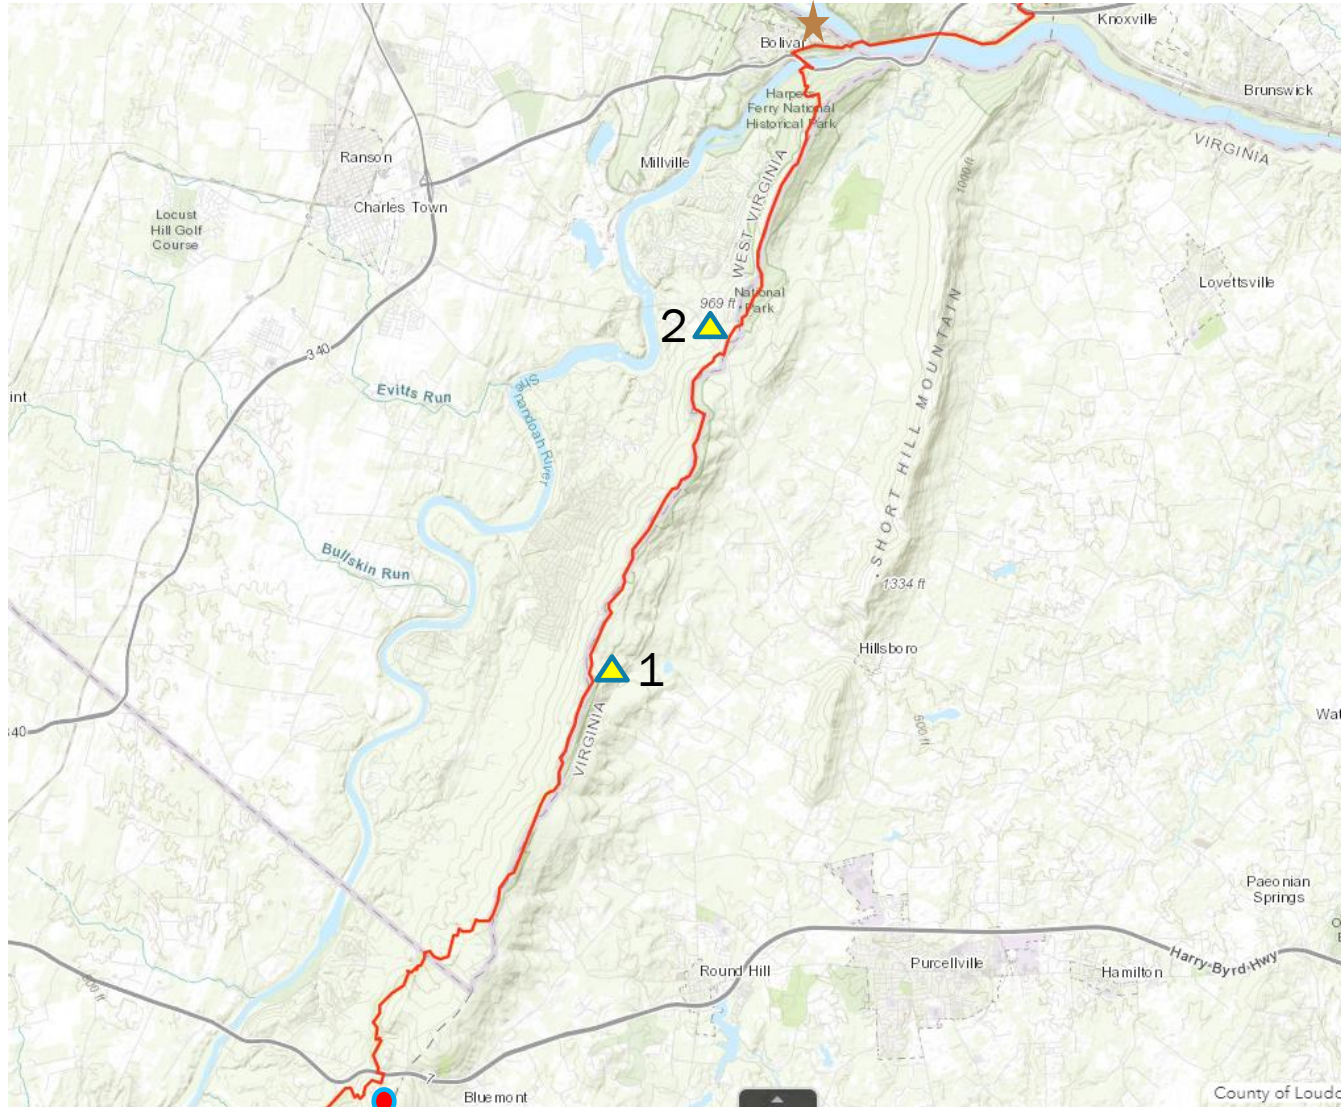

APPALACHIAN YOMP ROUTE - BRONZE

● Start Boulder Crest Retreat (BCR)
18370 Bluemont Village Ln,
Bluemont, VA 20135

▲ Check Points – 1
A.T. Parking: Blackburn Trail Center Parking Area
Parking Name Blackburn Trail Center Parking Area
A.T. Region Acronym MARO
Trail Club Acronym PATC
Latitude 39.1877807398
Longitude -77.7968995217

▲ Check Points – 2
A.T. Parking: Keys Gap (VA Rte 9) Parking Area
Parking Name Keys Gap (VA Rte 9) Parking Area
A.T. Region Acronym MARO
Trail Club Acronym PATC
Latitude 39.2616034889
Longitude -77.7623355812

★ Bronze Finish 22 miles
Harpers Ferry Crossing Point
A.T. Parking: ATC Headquarters Parking Area
Parking Name ATC Headquarters Parking Area
A.T. Region Acronym MARO
Trail Club Acronym PATC
Latitude 39.3252987554
Longitude -77.7406014397