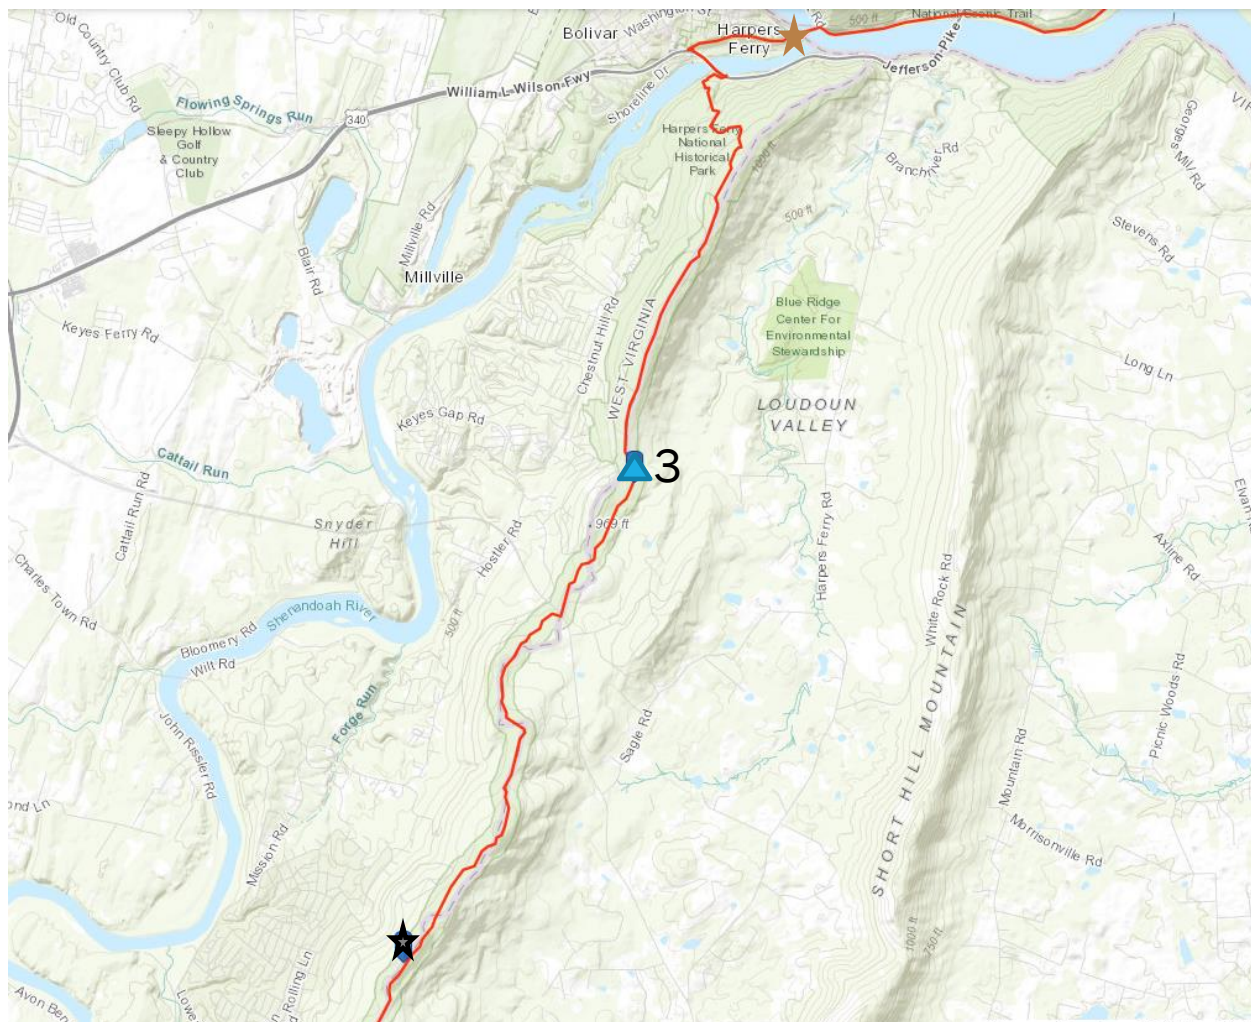

APPALACHIAN YOMP ROUTE - SILVER

★ Bronze Finish 22 miles

A.T. Parking: ATC Headquarters Parking Area
Parking Name: ATC Headquarters Parking Area
A.T. Region Acronym: MARO
Trail Club Acronym: PATC
Latitude: 39.3252987554
Longitude: -77.7406014397

▲ Check Points – 3

A.T. Rest Area
Rest Area Name: Area AT 3 Area
A.T. Region Acronym: MARO
Trail Club Acronym: PATC
Longitude: -77.752
Latitude: 39.2753

★ Silver Finish 34 miles

A.T. Rest Area
Rest Area Name: AT Silver
A.T. Region Acronym: MARO
Trail Club Acronym: PATC
Longitude: -77.7841
Latitude: 39.2237